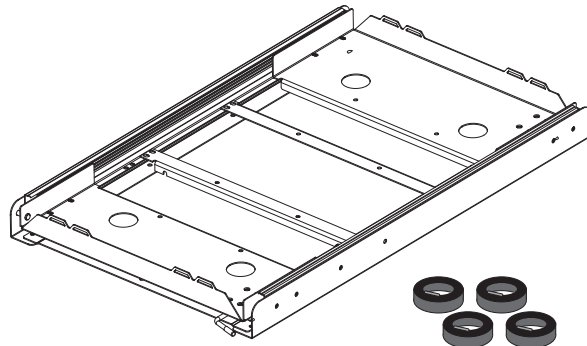

## Installation Instructions

**Fridge slide CFX-SLD75** (Ref. No: 9105306633)  
Suits: CFX 75DZW and CF-80/110

**Fridge slide CFX-SLD95100** (Ref. No: 9105306558)  
Suits: CFX 95DZW, CFX 95DZ2 and CFX 100W

1 John Duncan Crt Varsity Lakes, Queensland, Australia, 4227 | Phone: 1800 21 21 21

(M6 x 16 mm) x 4 off

\* Warranty does not include damage caused by misuse, or as a result of exceeding the weight limit. Slide must be installed on a flat even surface and not outdoors exposed to the